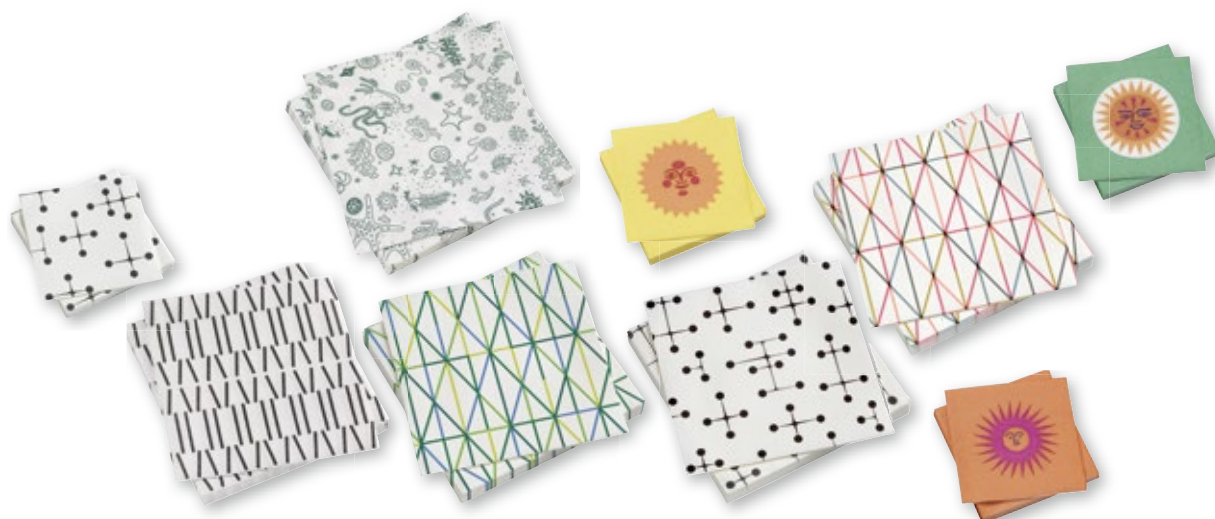

Paper Napkins

Various Designers, 1945-1961

The designers Alexander Girard and Charles and Ray Eames were leading figures in American design during the post-war era. While textile design was the primary focus of Girard's oeuvre, he was also admired for his career in the graphic arts as well as furniture, exhibition and interior design. In his work as an interior designer, Girard created a number of concepts for restaurants, extending his attention to such details as menu cards, matchboxes, tableware and napkins. The Paper Napkins come in assorted motifs created by Girard for various purposes and selected by Vitra in cooperation with the Girard family.

The expansive oeuvre of Charles and Ray Eames is not limited to product design, architecture, exhibition design and cinematography, but also encompasses a large number of graphic designs, most of which were created by Ray Eames. Charles and Ray Eames developed the Dot Pattern in 1947 and later used it on pillows, upholstery, blankets and other applications. Together with the pattern Sea Things, designed by Ray Eames in 1945, it completes the selection of patterns and motifs featured on the Paper Napkins.

- **Material:** airlaid cellulose. High-quality airlaid napkins with linen-like embossing, printed in one to four colours. 12 individual napkins per package.

DIMENSIONS

Paper Napkins large

Paper Napkins small

**Paper Napkins, small,
La Fonda Sun, yellow pink**
package of 12

**Paper Napkins, small,
Dot Pattern light**
package of 12