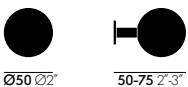

Coat Dots

Hella Jongerius, 2013

vitra.

Coat Dots

The Coat Dots are small and colourful wooden balls that attach to the wall, creating cheerful accents in kitchens and bathrooms, as well as in entrance areas and cloak rooms. They can be grouped in free arrangements or in linear rows of three or more balls to create attractive wall sculptures. When the need arises, the Coat Dots can be used to hang things on: each ball is mounted on an extendable aluminium pin that can be pulled slightly away from the wall, thus providing a handy hook for coats, jackets or clothes hangers. Thanks to their vivid shiny colours, the Coat Dots are pleasing eye-catchers.

As part of her work on the Vitra Colour Library, Hella Jongerius designed the Coat Dots in three colour groups with finely nuanced shades of red, green or white. The Coat Dots are available in sets of three, including hardware fittings for self-assembly.

Materials

- **Balls:** painted wood, various colours.
- **Wall mount:** aluminium.
- **Product contents:** 3 balls, incl. screws and wall plugs for installation.

Coat Dots

Coat Dots, Set of 3, green

Coat Dots, set of 3, red

Coat Dots, set of 3, white